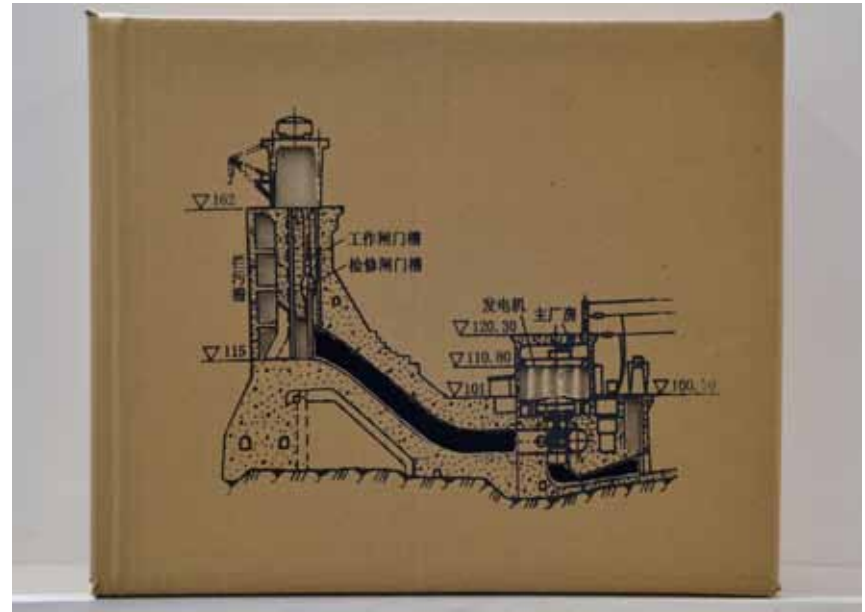

一切坚固的东西都烟消云散了 -36
All That Is Solid Melts into Air-36
装置 | 瓦楞纸箱, 水彩
Installation | Corrugated carton, Watercolor
23.0 x 35.0 x 19.0 cm
2012

一切坚固的东西都烟消云散了 -35
All That Is Solid Melts into Air-35
装置 | 瓦楞纸箱, 丝网印刷
Installation | Corrugated carton, Silkscreen
30.0 x 40.0 x 20.0 cm
2012