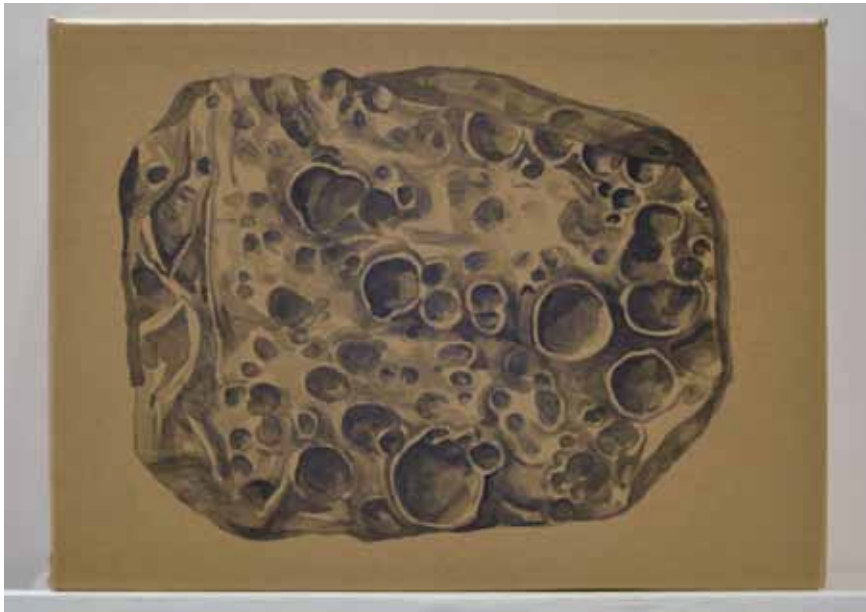

一切坚固的东西都烟消云散了 -38
All That Is Solid Melts into Air-38
装置 | 瓦楞纸箱, 水彩
Installation | Corrugated carton, Watercolor
37.0 x 53.0 x 29.0 cm
2012

一切坚固的东西都烟消云散了 -37
All That Is Solid Melts into Air-37
装置 | 瓦楞纸箱, 水彩
Installation | Corrugated carton, Watercolor
30.0 x 40.0 x 20.0 cm
2012